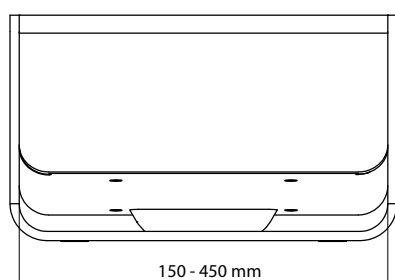

Performance

SIZES

Customizable sizes:

- Platform size 1 for larger applications
- Platform size 2 for smaller applications

ID-BOX 16

TYPICAL APPLICATIONS

- Test and measurement technology
- Sensor technology
- Medical equipment
- Testing and calibrating devices
- Optical and mechanical measuring systems

COLOR

- Standard: Blue, green and red
- Customization on request
- Selectable for base plate, over, frame, front and rear panel

Drawings and dimensions

SIZE 1

- Part nr.: 16-10001
- Height: 130 to 205 mm
- Width: 150 to 450 mm
- Depth: 150 to 500 mm

FRONT VIEW

SIDE VIEW

SIZE 2

- Part nr.: 16-10002
- Height: 80 to 130 mm
- Width: 100 to 450 mm
- Depth: 120 to 300 mm

FRONT VIEW

SIDE VIEW

Scope of delivery

- 1 enclosure, powder coated
- 1 profile, powder coated
- 1 aluminium front panel with anodized digital printing
- 1 rear panel, powder coated
- 1 handle, powder coated
- 2 bezels, powder coated
- 1 feet, powder coated
- 2 earthing bolts
- 1 mounting plate