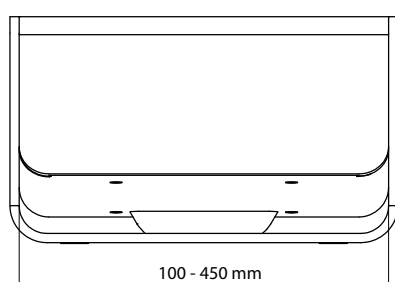

Performance

SIZES

Customizable sizes:

- Platform size 1 for larger applications
- Platform size 2 for smaller applications

ID-BOX 16

TYPICAL APPLICATIONS

- Test and measurement technology
- Sensor technology
- Medical equipment
- Testing and calibrating devices
- Optical and mechanical measuring systems

COLOR

- Standard: Blue, green and red
- Customization on request
- Selectable for base plate, over, frame, front and rear panel

Drawings and dimensions

SIZE 1

- Part nr.: 16-10001
- Height: 130 to 205 mm
- Width: 150 to 450 mm
- Depth: 150 to 500 mm

FRONT VIEW

SIDE VIEW

SIZE 2

- Part nr.: 16-10002
- Height: 80 to 130 mm
- Width: 100 to 450 mm
- Depth: 120 to 300 mm

FRONT VIEW

SIDE VIEW

Scope of delivery

- 1 enclosure, powder coated
- 1 profile, powder coated
- 1 aluminium front panel with anodized digital printing
- 1 rear panel, powder coated
- 1 handle, powder coated
- 2 bezels, powder coated
- 1 feet, powder coated
- 2 earthing bolts
- 1 mounting plate