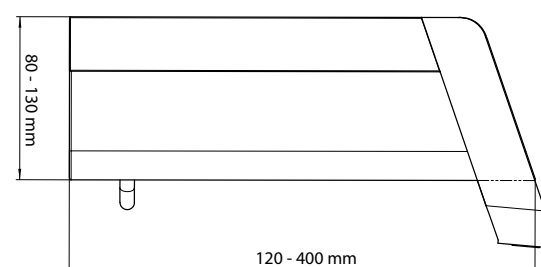

COLOR

- Standard: Blue, green and red
- Customization on request
- Selectable for base plate, over, frame, front and rear panel

Drawings and dimensions

SIZE 1

- Part nr.: 16-10001
- Height: 130 to 205 mm
- Width: 150 to 450 mm
- Depth: 150 to 500 mm

FRONT VIEW

SIDE VIEW

SIZE 2

- Part nr.: 16-10002
- Height: 80 to 130 mm
- Width: 100 to 450 mm
- Depth: 120 to 300 mm

FRONT VIEW

SIDE VIEW

Scope of delivery

- 1 enclosure, powder coated
- 1 profile, powder coated
- 1 aluminium front panel with anodized digital printing
- 1 rear panel, powder coated
- 1 handle, powder coated
- 2 bezels, powder coated
- 1 feet, powder coated
- 2 earthing bolts
- 1 mounting plate