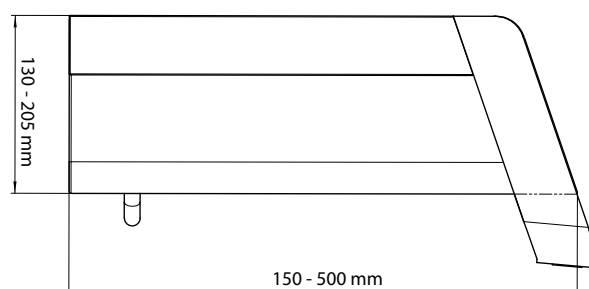

Performance

SIZES

Customizable sizes:

- Platform size 1 for larger applications
- Platform size 2 for smaller applications

ID-BOX 16

TYPICAL APPLICATIONS

- Test and measurement technology
- Sensor technology
- Medical equipment
- Testing and calibrating devices
- Optical and mechanical measuring systems

COLOR

- Standard: Blue, green and red
- Customization on request
- Selectable for base plate, over, frame, front and rear panel

Drawings and dimensions

SIZE 1

- Part nr.: 16-10001
- Height: 130 to 205 mm
- Width: 150 to 450 mm
- Depth: 150 to 500 mm

FRONT VIEW

SIDE VIEW

SIZE 2

- Part nr.: 16-10002
- Height: 80 to 130 mm
- Width: 100 to 450 mm
- Depth: 120 to 300 mm

FRONT VIEW

SIDE VIEW

Scope of delivery

- 1 enclosure, powder coated
- 1 profile, powder coated
- 1 aluminium front panel with anodized digital printing
- 1 rear panel, powder coated
- 1 handle, powder coated
- 2 bezels, powder coated
- 1 feet, powder coated
- 2 earthing bolts
- 1 mounting plate