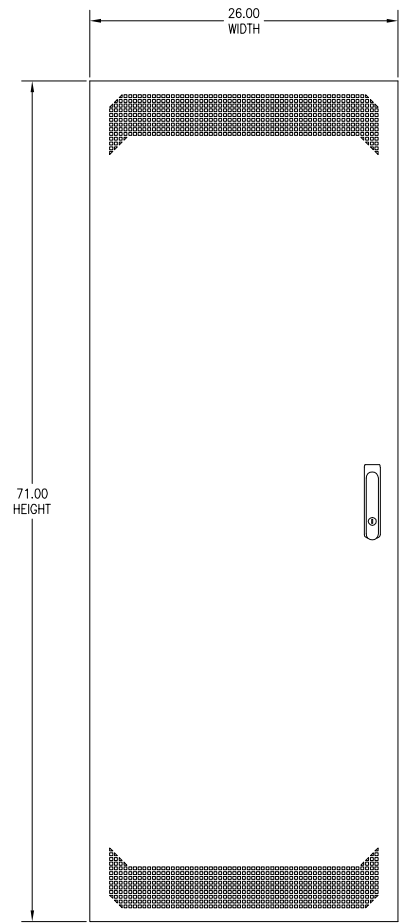

16 15 14 13 12 11 10 9 8 7 6 5 4 3 2 1

NOTES
1. To order: Append the door swing and color code to the end of the part number.
L= LH Swing
R= RH Swing
M= Black
F= Computer Gray
P= Light Gray
E= Royal Blue
Example: PDV2770LM

16 15 14 13 12 11 10 9 8 7 6 5 4 3 2 1