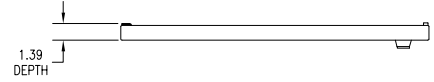

16 15 14 13 12 11 10 9 8 7 6 5 4 3 2 1

NOTES
1. To order: Append the door swing and color code to the end of the part number.
L= LH Swing
R= RH Swing
M= Black
F= Computer Gray
P= Light Gray
E= Royal Blue
Example: PDV2770LM

16 15 14 13 12 11 10 9 8 7 6 5 4 3 2 1