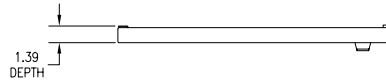

16 15 14 13 12 11 10 9 8 7 6 5 4 3 2 1

J
I
H
G
F
E
D
C
B
A

NOTES

1. To order: Append the door swing and color code to the end of the part number.

L= LH Swing
R= RH Swing

M= Black
F= Computer Gray
P= Light Gray
E= Royal Blue

Example: PDLP2421LM

16 15 14 13 12 11 10 9 8 7 6 5 4 3 2 1