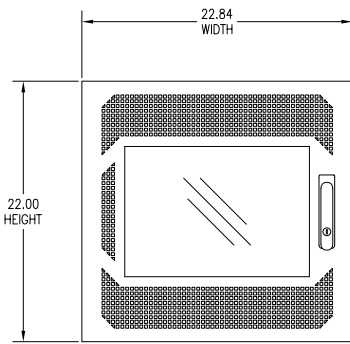

16 15 14 13 12 11 10 9 8 7 6 5 4 3 2 1

J
I
H
G
F
E
D
C
B
A

NOTES

1. To order: Append the door swing and color code to the end of the part number.

L= LH Swing
R= RH Swing

M= Black
F= Computer Gray
P= Light Gray
E= Royal Blue

Example: PDLP2421LM

16 15 14 13 12 11 10 9 8 7 6 5 4 3 2 1